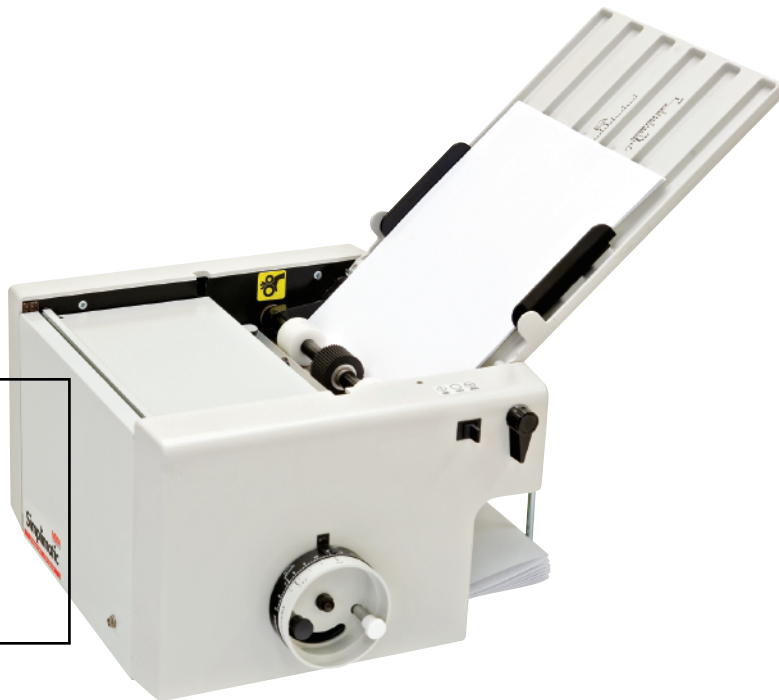

→ SIMPLIMATIC

MANUAL TABLETOP FOLDER · compact size (feed table folds in for storage) · dial selector for easy setting of standard or custom folds · automatic feed of single sheets or manual feed of up to three stapled sheets (up to 20 lb. bond each) · no separator to set for variations in paper thickness · fully enclosed fold plates for quiet operation · low-maintenance snap-out roller cartridge · anti-static strip for high-static environments and carbonless paper · heavy-duty steel construction

Dimensions (D x W x H): 15 x 12 ½ x 8 ¾ inches, Shipping weight: 33 lbs.

DIAL SELECTOR

The dial selector wheel allows quick and easy fold selection.

→ SIMPLIMATIC

Speed	8,400 sheets/hr*
Paper size	5 ¾" x 6" to 8 ½" x 14"
Paper weight	16 to 60 lbs.*
Sheet capacity	150*
Power supply	120 V, 60 Hz